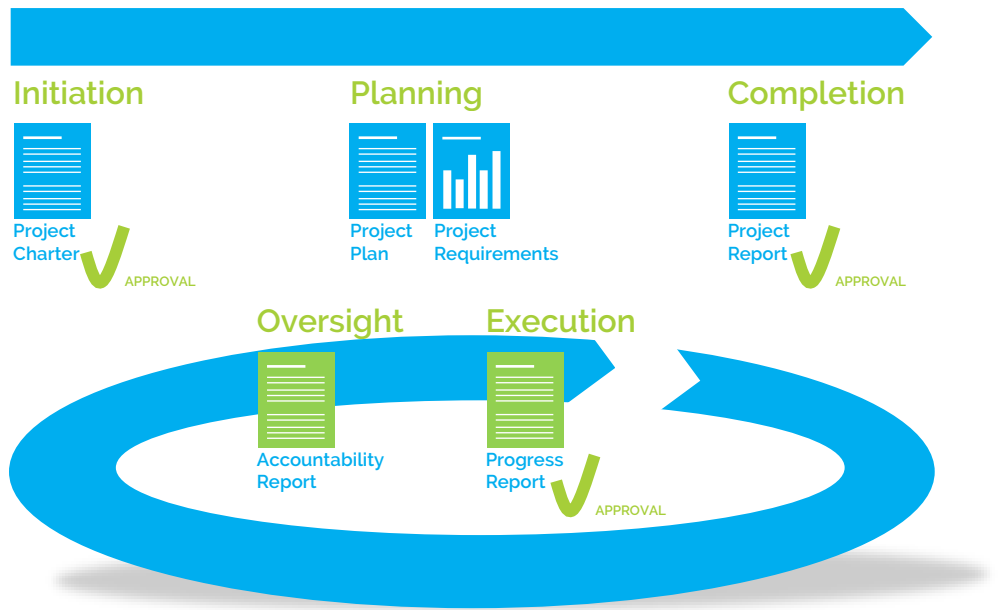

Our Process

The project management cycle consists of the following steps.